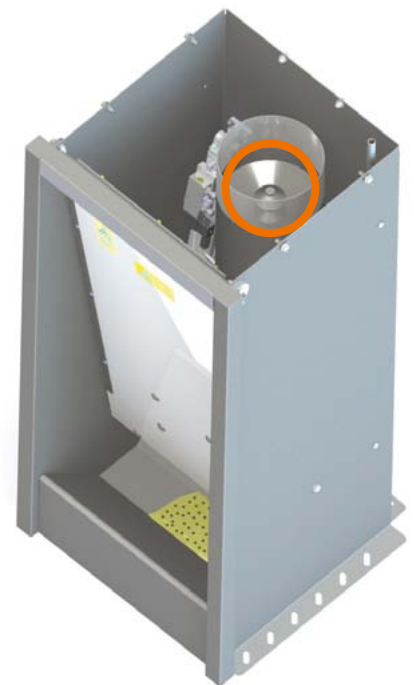

Big Dutchman®

Call-Inn

Top quality. Top price.

Electronic sow feeding system for pregnant sows

Call-Inn: ready for the future with BigFarmNet

With **Call-Inn** Big Dutchman offers you an economic, high quality electronic sow feeding system (ESF) for pregnant sows in group housing. In addition to the familiar sturdy design, the stainless steel trough and closed side partitions, the system also features a reliable and simple system

control by means of BigFarmNet. Big Dutchman's Call-Inn fulfils all conditions of modern group housing including the best possible utilisation of housing space and individual feeding.

Call-Inn has an extremely high functional reliability and stands out due to the precise metering of feed. The new electro-pneumatic metering mechanism is as amazing as it is precise. A small cylinder reaches into the storage hopper. If a sow is entitled to receive feed, the cylinder is lowered up to the limit stop and approx. 60 g of feed (depending on the feed consistency) trickles into the trough. This process is repeated until the sow is no longer entitled to receive feed or until she leaves the station.

Features

- ✓ group housing of max. 60 sows per station;
- ✓ designed as dry feeding system with one feed type;
- ✓ very precise feed metering;
- ✓ complete trough unit made of stainless steel;
- ✓ colour-marking (1 colour, option);
- ✓ entrance door and trough flap are opened and closed automatically;
- ✓ use of sound-absorbing materials → low noise level inside and around the station;
- ✓ practical BigFarmNet control;
- ✓ suited for new and refurbished buildings.

Trough flap closed
– the sow is not entitled to receive feed –

Trough flap open
– Small portions of feed trickle into the trough –

Big Dutchman.

Germany:

Big Dutchman Pig Equipment GmbH
Postfach 1163 · 49360 Vechta
Tel. +49(0)4447 801-0 · Fax -237
big@bigdutchman.de
www.bigdutchman.de